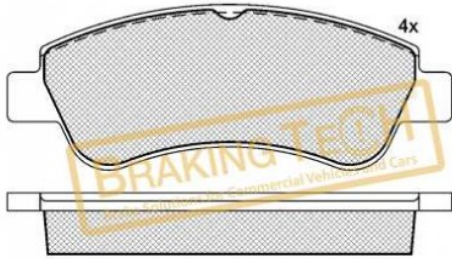

BTF5552082

Description :

Brake Pad Bosch

No	BT No	Information
1	BTF5552082 x	Brake Pad 136,9 x 51,6 x ...

Application :

CITROËN BERLINGO >96, PEUGEOT PARTNER >96, For Caliper: BOSCH Weight: 1,35

OEM No :

16 112 939 80, 4252.18, 4252.40, 4253.30, 4253.42, 4254.23, 4254.75, 16 104 896 80, 4252.21, 4252.38, 4252.39, 4252.59, 4252.76, 4253.38, 4253.41

WVA :

23599, 23954, 24101