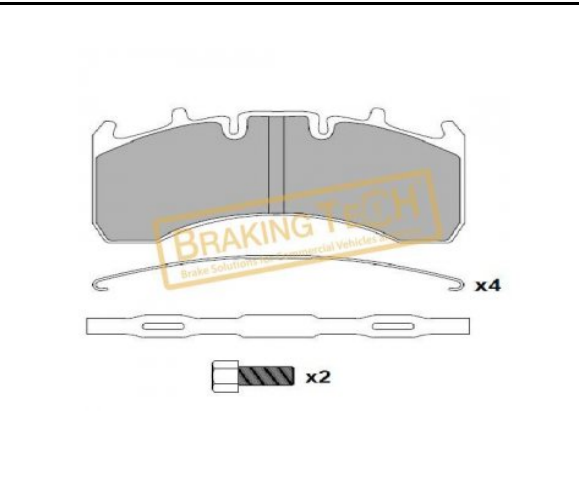

OEM No :

1436901, 1906467, 12182145, 12999577, 12999667, 12999743, 24070005, 81508205011, 81508205022, 81508205023, 81508205024, 81508205025, 81508205029, 81508205030, 81508206006, 81508206007, 81508206020, 81508206021, 81508206042, 5010848607