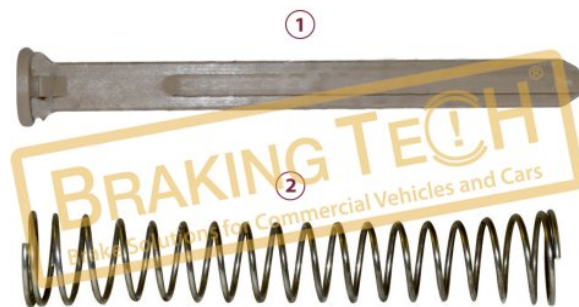

BTM20216

Description :
Caliper Brake Pad Wear Assembly

No	BT No	Information
1	BTP38 x1	Pin
2	BTY16 x1	Spring

Application :
MAN,RENAULT,VOLVO

OEM No :
SerinFren