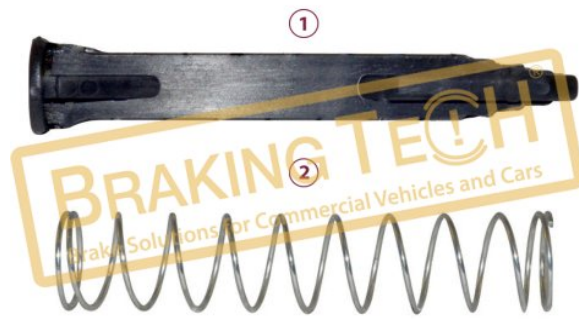

BTM20214

Description :
Caliper Brake Pad Wear Assembly Kit

No	BT No	Information
1	BTP36 x1	Pin
2	BTY17 x1	Spring

Application :
RENAULT,VOLVO,MAN,MERCEDES,ROR

OEM No :
SJ4111, 3092283