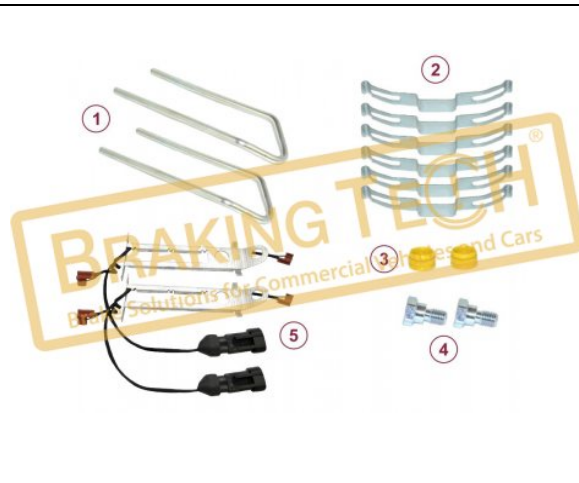

BTW30126

Description :
Caliper Brake Pad Retainer Set (inc. Indicators)

Application :
RENAULT MIDLUM, DAF 45 LF

OEM No :
SerinFren

WVA :
29088

No	BT No	Information
1	BTS134 x 2	Pad Retainer
2	BTS135 x 6	Retainer Shield
3	BTK69 x 2	Rubber Tap
4	BTC90 x 2	Screw M10x1,5
5	BTWS5300 x 2	Indicator Cable (370 mm)