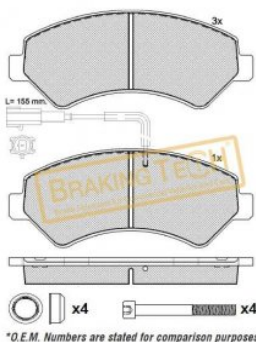

BTF5552081

Description :

Brake Pad Brembo

No	BT No	Information
1	BTF5552081 x	Brake Pad 169,1 x 69,4 x ...

Application :

CITROËN JUMPER III, FIAT DUCATO III, PEUGEOT BOXER II, PEUGEOT MANAGER, For Caliper: BREMBO Weight: 1,60

OEM No :

4253.74, 4253.76, 4254.63, 4254.64, 7 736 401 5, 7 736 416 1, 7 736 431 8, 7 736 431 9, 4253.73

WVA :

24466, 24467