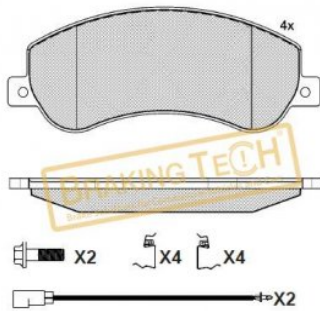

BTF5552077

Description :

Brake Pad Bosch

No	BT No	Information
1	BTF5552077 x	Brake Pad 164,8 x 66,8 x ...

Application :

FORD TRANSIT TOURNEO, FORD TRANSIT BUS, FORD TRANSIT CONNECT, For Caliper: BOSCH

OEM No :

1 371 402, 1 433 952, 1 488 962, 6C11-2K021-AC, 9C11-2K021-AA

WVA :

24484