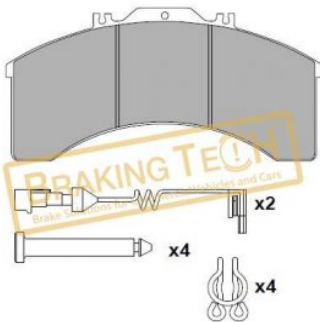

BTF5552042

Description :

Brake Pad Knorr

No	BT No	Information
1	BTF5552042 x	Brake Pad 185 x 84 x 27 - ...

Application :

MAN, MERCEDES, BPW, For Caliper: KNORR
SB/SN5 Weight: 10,60

OEM No :

81508205085, 81508206043, 81508206054,
81508208085, 0014212510, 0014212610,
0034207320, 0034207720, 0044206120,
0004211010, 0004211210, 0014210510, 0014210610,
0034201120, 0034201220, 09.801.07.07.0,
0034206620, 0034207220

WVA :

BTF5552042-01

Description :

Brake Pad Knorr

No	BT No	Information
1	BTF5552042-01 x	Brake Pad 185 x 84 x 27 - ...

Application :

MAN, MERCEDES, BPW, For Caliper: KNORR
SB/SN5 Weight: 10,90

OEM No :

81508205085, 81508206043, 81508206054,
81508208085, 0014212510, 0014212610,
0034207320, 0034207720, 0044206120,
0004211010, 0004211210, 0014210510, 0014210610,
0034201120, 0034201220, 09.801.07.07.0,
0034206620, 0034207220

WVA :

BTF5552043

Description :

Brake Pad Bendix

No	BT No	Information
1	BTF5552043 x	Brake Pad 241 x 124,5 x 2 ...

Application :

IVECO EURO CARGO, IVECO EURO STAR, IVECO
EUROTECH, For Caliper: BENDIX ADB 4300
Weight: 8,50

OEM No :

1906191, 1906456, 1906459, 1907631, 1908614,
2992479, 4856912, 7173317

WVA :

29011

BTF5552044

Description :

Brake Pad Meritor

No	BT No	Information
1	BTF5552044 x	Brake Pad 215,85 x 101 x ...

Application :

RENAULT, VOLVO, MERITOR ELSA 225, Weight:
8,40

OEM No :

5001864365, 7421399915, 20568715, 21352573,
21496551, 20568712, 20526569, MDP3173K,
MDP5106

WVA :

29173, 29203, 29272, 29189