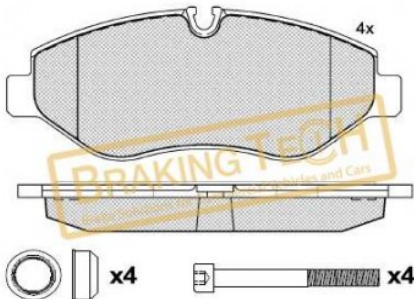

BTF5552084

Description :

Brake Pad Brembo

No	BT No	Information
1	BTF5552084 x	Brake Pad 163,2 x 66,8 x ...

Application :

MERCEDES SPRINTER >06, VW CRAFTER, For Caliper: BREMBO PF 2,4 Weight: 2,55

OEM No :

004 420 67 20, 004 420 83 20, 005 420 21 20, 005 420 52 20, 006 420 84 20, 906 421 00 10, 2E0 698 151, 2E0 698 151 B

WVA :

29192