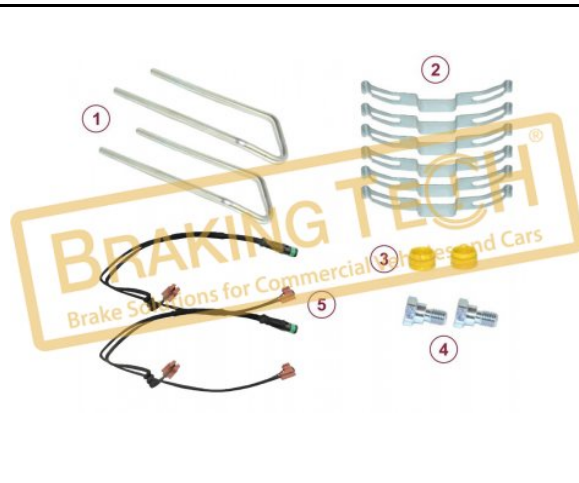

### BTW30126

**Description :**  
Caliper Brake Pad Retainer Set (inc. Indicators)

**Application :**  
RENAULT MIDLUM, DAF 45 LF

**OEM No :**  
SerinFren

**WVA :**  
29088

No	BT No	Information
1	BTS134 x 2	Pad Retainer
2	BTS135 x 6	Retainer Shield
3	BTK69 x 2	Rubber Tap
4	BTC90 x 2	Screw M10x1,5
5	BTWS5300 x 2	Indicator Cable (370 mm)