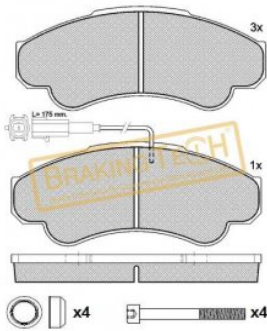

BTF5552069

Description :

Brake Pad Brembo

No	BT No	Information
1	BTF5552069 x	Brake Pad 164,8 x 69,35 x ...

Application :

CITROËN JUMPER II, FIAT DUCATO II, PEUGEOT BOXER I, For Caliper: BREMBO Weight: 2,80

OEM No :

4252.45, 4254.59, 7 736 221 6, 9 949 362, 9 949 517, 4252.44

WVA :

23858, 23919, 23920