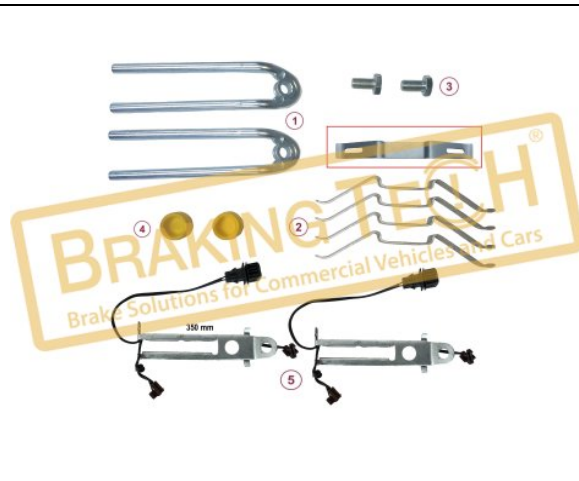

BTW30128

Description :
Caliper Brake Pad Retainer Set (inc. indicators)

Application :
DAF, MAN, OTOKAR, ISUZU, MERCEDES, RENAULT, IVECO

OEM No :
969900275, 68323004

WVA :
29141, 29142, 29119

No	BT No	Information
1	BTS130-01 x 2	Pad Retainer 171mm (Length ...)
2	BTS131 x 4	Retainer Shield
3	BTC89 x 2	Screw M10x1,25/ 20mm
4	BTK69 x 2	Rubber Tap
5	BTWS8400 x 2	Indicator Cable 375 mm