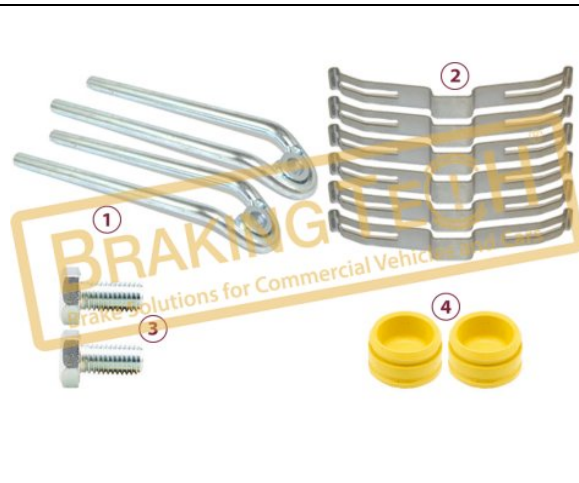

BTW30095

Description :
Caliper Brake Pad Retainer Set

Application : :
DAF,SCANIA,SCHWARZMÜLLER

OEM No :
S-32676-1

WVA :
29162, 29168

No	BT No	Information
1	BTS130 x 2	Pad Retainer
2	BTS133 x 6	Retainer Shield
3	BTC89 x 2	Screw M10x1,50x20
4	BTK69 x 2	Rubber Tap