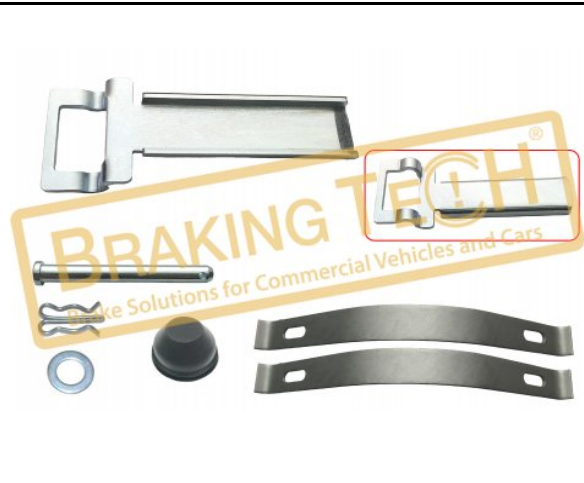

# Brake Pads & Components

All Original Numbers, Marks and Models from  
Vehicle Manufacturers Listed in this catalogue  
are for comparison purposes only

[www.brakingtech.com](http://www.brakingtech.com)

**BTBK8300**

**Description :**  
 Brake Pad Screws&Retainer Caps

**Application :**  
 IVECO(Screws:M8x70x1.25)

**OEM No :**  
 SerinFren

**BTF4057060**

**Description :**  
 Brake Pad Retainer Kit (New)

**Application :**  
 Eco Disc TS2