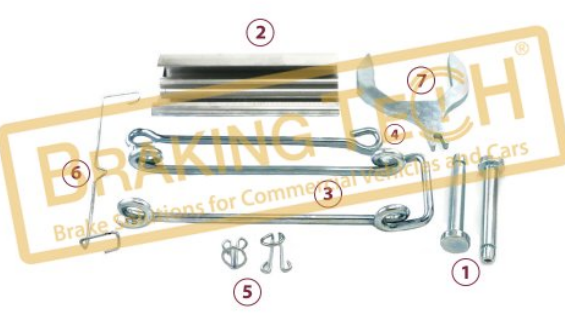

BTI71642

Description :
Caliper Brake Pad Retainer Repair Kit

Application :
IVECO EUROTECH, EUROARGO, TECTOR

OEM No :
93161560, 93161559, KN 381.419, 381419, 381422

No	BT No	Information
1	BTT444 x 2	Locking Pin
2	BTS126 x 1	Locker
3	BTY43 x 1	Spring
4	BTY44 x 1	Spring
5	BTY45 x 2	Locking Spring
6	BTY46 x 1	Spring
7	BTT445 x 1	Fork