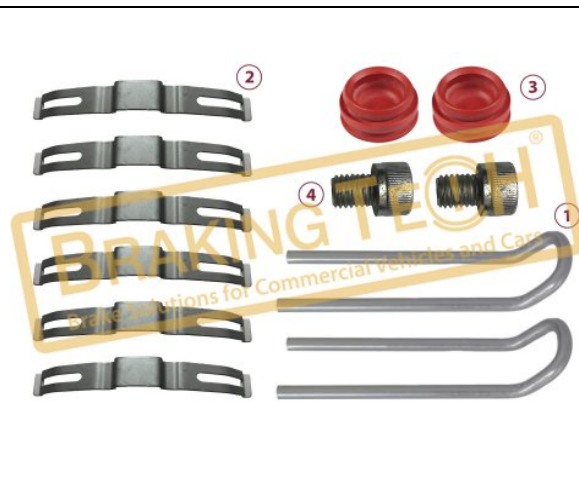

### BTW30097

**Description :**  
Brake Pad Retainer Kit MAXX

**Application : :**  
MAN TGX TGS,HENDRICKSON,SCHMITZ

**OEM No :**  
81508206065, 640 222 927 2, S-35303-1

**WVA :**  
29279, 29223

No	BT No	Information
1	BTS136 x 2	Pad Retainer
2	BTS137 x 6	Retainer Shield
3	BTK69 x 2	Rubber Tap
4	BTC91 x 2	Screw M10x12mm