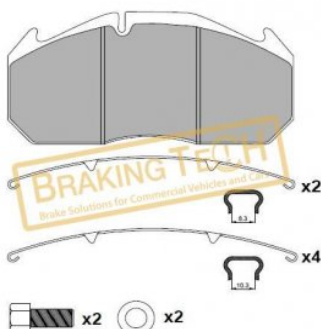

BTF5552018

Description :

Brake Pad Meritor

No	BT No	Information
1	BTF5552018 x	Brake Pad 249,6 x 118,5 x ...

Application :

MERCEDES TOURISMO, 0404, INTEGRO 0550,
SETRA, For Caliper: MERITOR D3 Weight: 12,00

OEM No :

0024200820, 0024205520, 0034205520,
8285526000

WVA :

29084