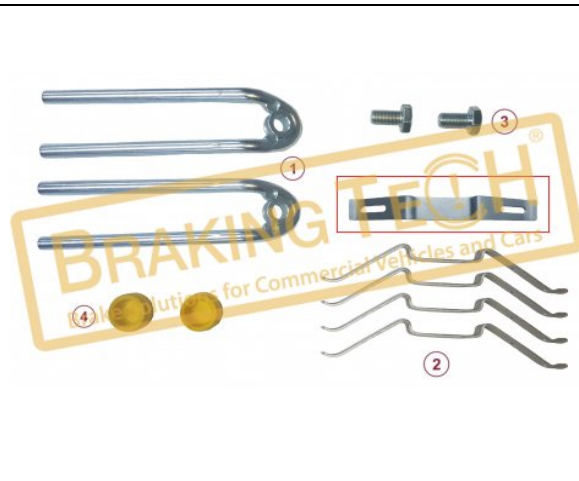

BTW30093

Description :
Caliper Brake Pad Retainer Set

Application :
DAF,MAN,OTOKAR,ISUZU,MB,R.V.I.,IVECO,OPTARE

OEM No :
969900275, 68323004

WVA :
29141, 29142, 29119

No	BT No	Information
1	BTS130-01 x 2	Pad Retainer 171mm(Length ...
2	BTS131 x 4	Retainer Shield
3	BTC89 x 2	Screw M10x1,25/ 20mm
4	BTK69 x 2	Rubber Tap