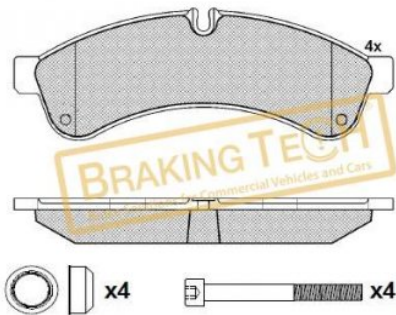

BTF5552107

Description :

Brake Pad Brembo

No	BT No	Information
1	BTF5552107 x	Brake Pad 184,4 x 64,69 x ...

Application :

IVECO DAILY IV >06, IRISBUS DAILY TOURYS >06,

For Caliper: BREMBO Weight: 2,90

OEM No :

425 556 33

WVA :

29231