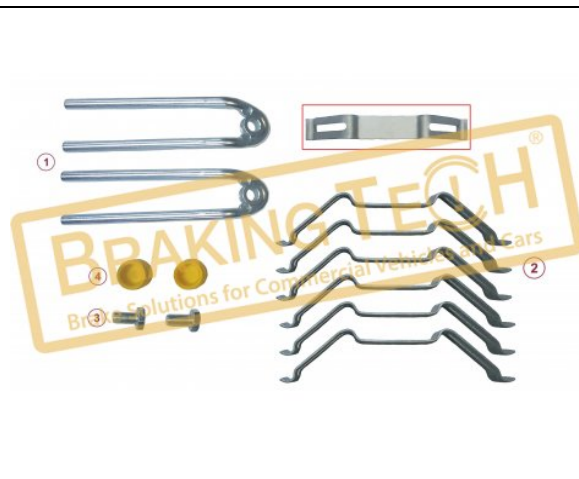

### BTW30093

**Description :**  
Caliper Brake Pad Retainer Set

**Application :**  
DAF,MAN,OTOKAR,ISUZU,MB,R.V.I.,IVECO,OPTARE

**OEM No :**  
969900275, 68323004

**WVA :**  
29141, 29142, 29119

No	BT No	Information
1	BTS130-01 x 2	Pad Retainer 171mm(Length ...
2	BTS131 x 4	Retainer Shield
3	BTC89 x 2	Screw M10x1,25/ 20mm
4	BTK69 x 2	Rubber Tap