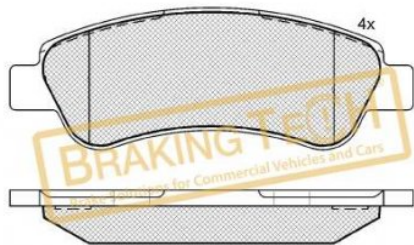

BTF5552083

Description :

Brake Pad Bosch

No	BT No	Information
1	BTF5552083 x	Brake Pad 136,9 x 49 x 19

Application :

CITROËN JUMPER III, FIAT DUCATO III, PEUGEOT BOXER II, PEUGEOT MANAGER, For Caliper: BOSCH Weight: 1,30

OEM No :

4253.60, 4254.69, 7 736 401 6, 4253.59

WVA :

24465