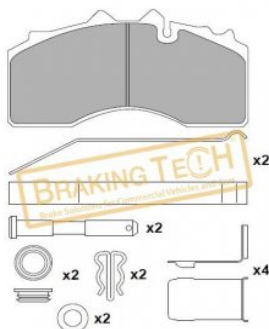

BTF5552052

Description :

Brake Pad BPW Type

No	BT No	Information
1	BTF5552052 x	Brake Pad 210,15 x 101,8 ...

Application :

BPW, For Caliper: BPW D115-2 Weight: 8,00

OEM No :

0980107570, 0509290130, 0900061791

WVA :

29228, 29317