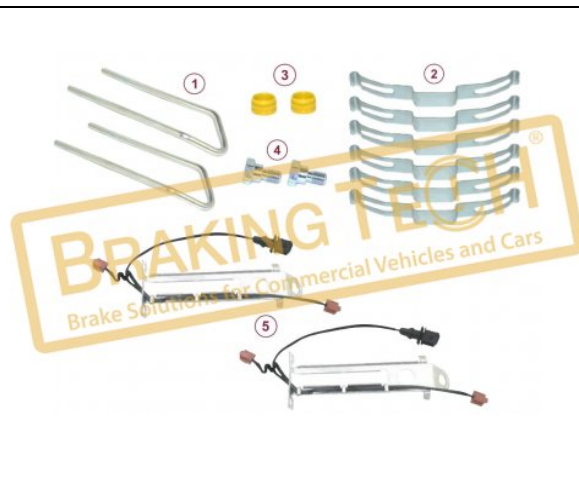

No	BT No	Information
1	BTS130-01 x 2	Pad Retainer 171mm (Length ...)
2	BTS131 x 4	Retainer Shield
3	BTC89 x 2	Screw M10x1,25/ 20mm
4	BTK69 x 2	Rubber Tap
5	BTWS8400 x 2	Indicator Cable 375 mm