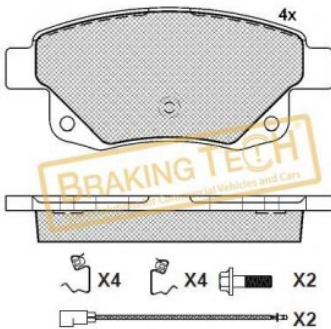

BTF5552079

Description :

Brake Pad Bosch

No	BT No	Information
1	BTF5552079 x	Brake Pad 122,9 x 54 x 17 ...

Application :

FORD TRANSIT TOURNEO, FORD TRANSIT BUS, FORD TRANSIT CONNECT, For Caliper: BOSCH

Weight: 1,40

OEM No :

1 371 454, 1 433 958, 1 530 602, 1 554 524, 1 560 026, 6C11-2M008-A2E, 6C11-2M008-AC, 6C11-2M008-AE

WVA :

22017, 24486, 25918