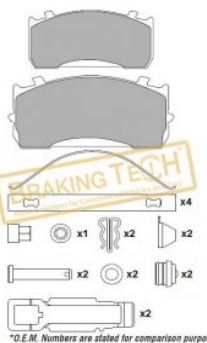

WVA :

BTF5552042-01

Description :

Brake Pad Knorr

No	BT No	Information
1	BTF5552042-01 x	Brake Pad 185 x 84 x 27 - ...

Application :

MAN, MERCEDES, BPW, For Caliper: KNORR
SB/SN5 Weight: 10,90

OEM No :

81508205085, 81508206043, 81508206054,
81508208085, 0014212510, 0014212610,
0034207320, 0034207720, 0044206120,
0004211010, 0004211210, 0014210510, 0014210610,
0034201120, 0034201220, 09.801.07.07.0,
0034206620, 0034207220