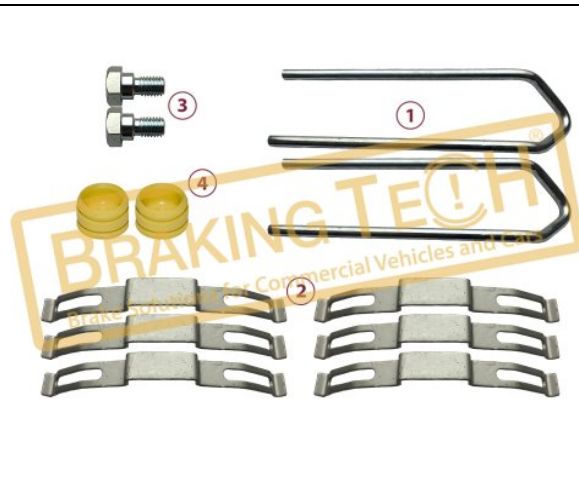

### BTW30095

**Description :**  
Caliper Brake Pad Retainer Set

**Application : :**  
DAF,SCANIA,SCHWARZMÜLLER

**OEM No :**  
S-32676-1

**WVA :**  
29162, 29168

No	BT No	Information
1	BTS130 x 2	Pad Retainer
2	BTS133 x 6	Retainer Shield
3	BTC89 x 2	Screw M10x1,50x20
4	BTK69 x 2	Rubber Tap