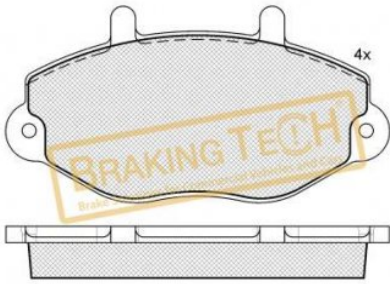

BTF5552106

Description :

Brake Pad Bendix

No	BT No	Information
1	BTF5552106 x	Brake Pad 139 x 72 x 19

Application :

FORD TRANSIT III <00, For Caliper: BENDIX

Weight: 2,00

OEM No :

1 074 972, 1 134 159, 1 301 592, 5 028 764, 6 197 739, 6 965 580, 7 018 203, 92VB-2K021-BB, 92VB-2K021-BC, 92VB-2K021-BD

WVA :

21469