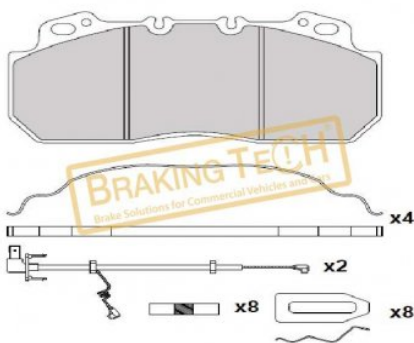

BTF5552001

Description :

Brake Pad Meritor

Application :

RENAULT Magnum, RENAULT Premium, For Caliper: MERITOR D LISA Weight: 11,70

OEM No :

5001831161, 5001833114, 5001846034

WVA :

29090

No	BT No	Information
1	BTF5552001 x	Brake Pad 249 x 114,4 x 2 ...