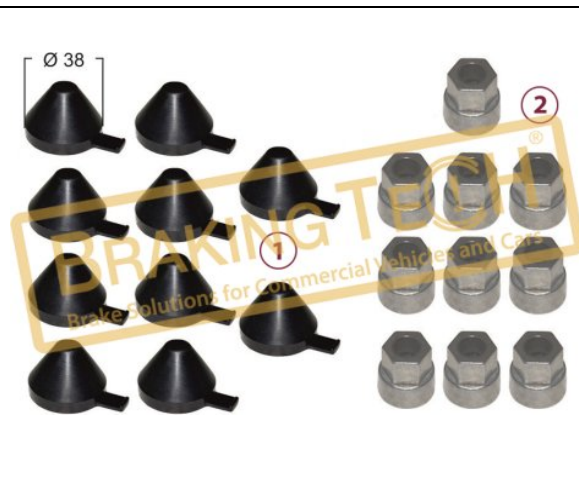

BTK10155

Description :
Caliper Adjusting Mechanism Tap Set (38mm)

Application :
MAN, MB, RENAULT, OTOKAR, FORD, TATRA,
FRUEHAUF

OEM No :
K000029, 0004234687, 5021175269,
03434381600, K002847, M91004901, 0501213104,
16M0008240AA, TW04614

No	BT No	Information
1	BTK4 x 10	Rubber Cap (38mm)
2	BTT76 x 10	Calibration Loaf