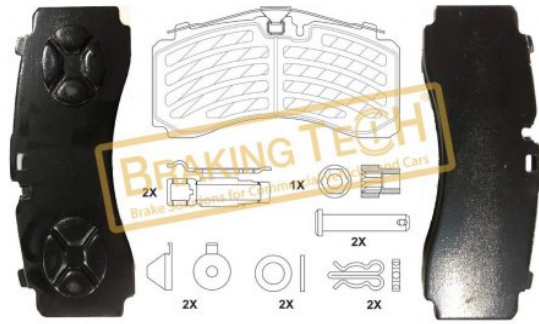

BTF5552118-01

Description :

Brake Pad Knorr

Application :

ST7003RC,ST7013RC,SCHMITZ,SCANIA,SAF

OEM No :

3057000600, 3.057.0006.00, K097533K50, 1178243, K097533K64, 24777665, 51830052/53

WVA :

29318, 29319, 29332, 29328, 29329, 29315

BTF5555033

Description :

Brake Pad Wabco

Application :

MERCEDES Sprinter,Vario,IVECO FIAT

OEM No :

1501994, 3409040032 , 34204420, 0024206220, MDP5040

WVA :

29835

Image will be updated soon

BTF5555067

Description :

Brake Pad Bpw New Model

Application :

Bpw Axles Trailer,TS2 4309

OEM No :

05092290130, 0980107960

WVA :

29403, 29404

Image will be updated soon

BTF557007001

Description :

Brake Disc Mounting Kit

Application :

SKRB 9019/9022 INTEGRAL(M12x1,5/75)

OEM No :

3434366200, 4375100510 , 4375100512