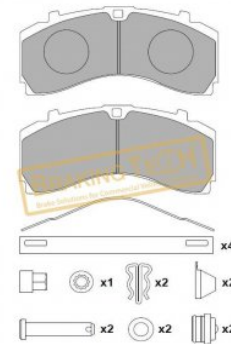

BTF5552046

Description :

Brake Pad Knorr

No	BT No	Information
1	BTF5552046 x	Brake Pad 207,5 x 114 x 3 ...

Application :

MERCEDES ACTROS (REAR), For Caliper: KNORR
SL7 Weight: 9,30

OEM No :

0064201520, 0064205320

WVA :

29244, 29245